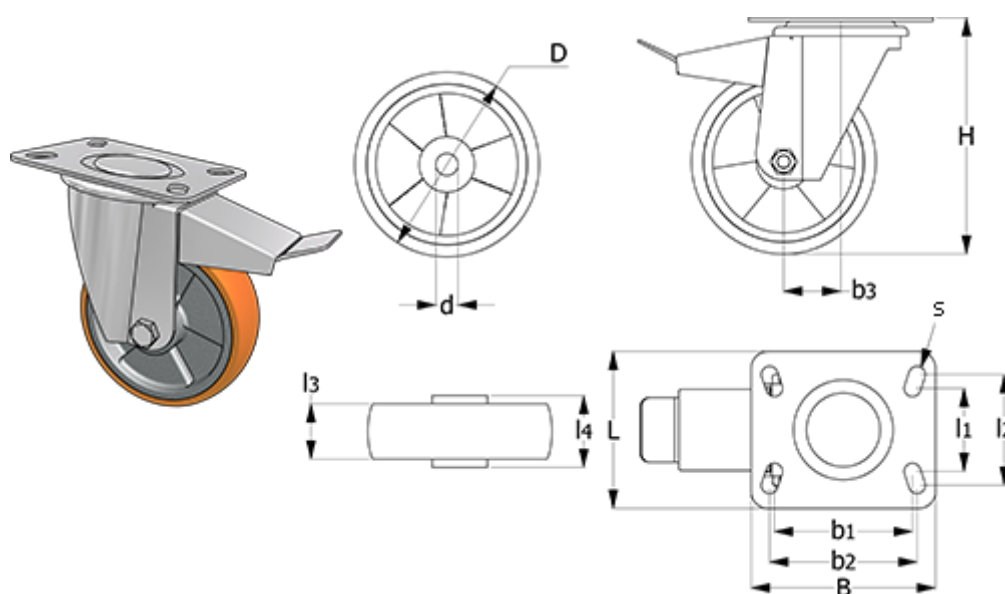

Data Sheet

Article number: 2314451561

Description: E+G Aluminiums wheel 451561
RE.F5-125-SSL turning plate wo/brake

Measures

B	= 100	H	= 156	Type	= RE.F5-125-SSL
b1	= 75	L	= 85	Weight (g)	= 1140
b2	= 80	l1	= 45		
b3	= 37	l2	= 60		
Code	= 451561	l3	= 35		
D	= 125	l4	= 40		
d	= 12	Rolling resistance (N)	= 2800		
Dynamic load (N)	= 2200	s	= 9		